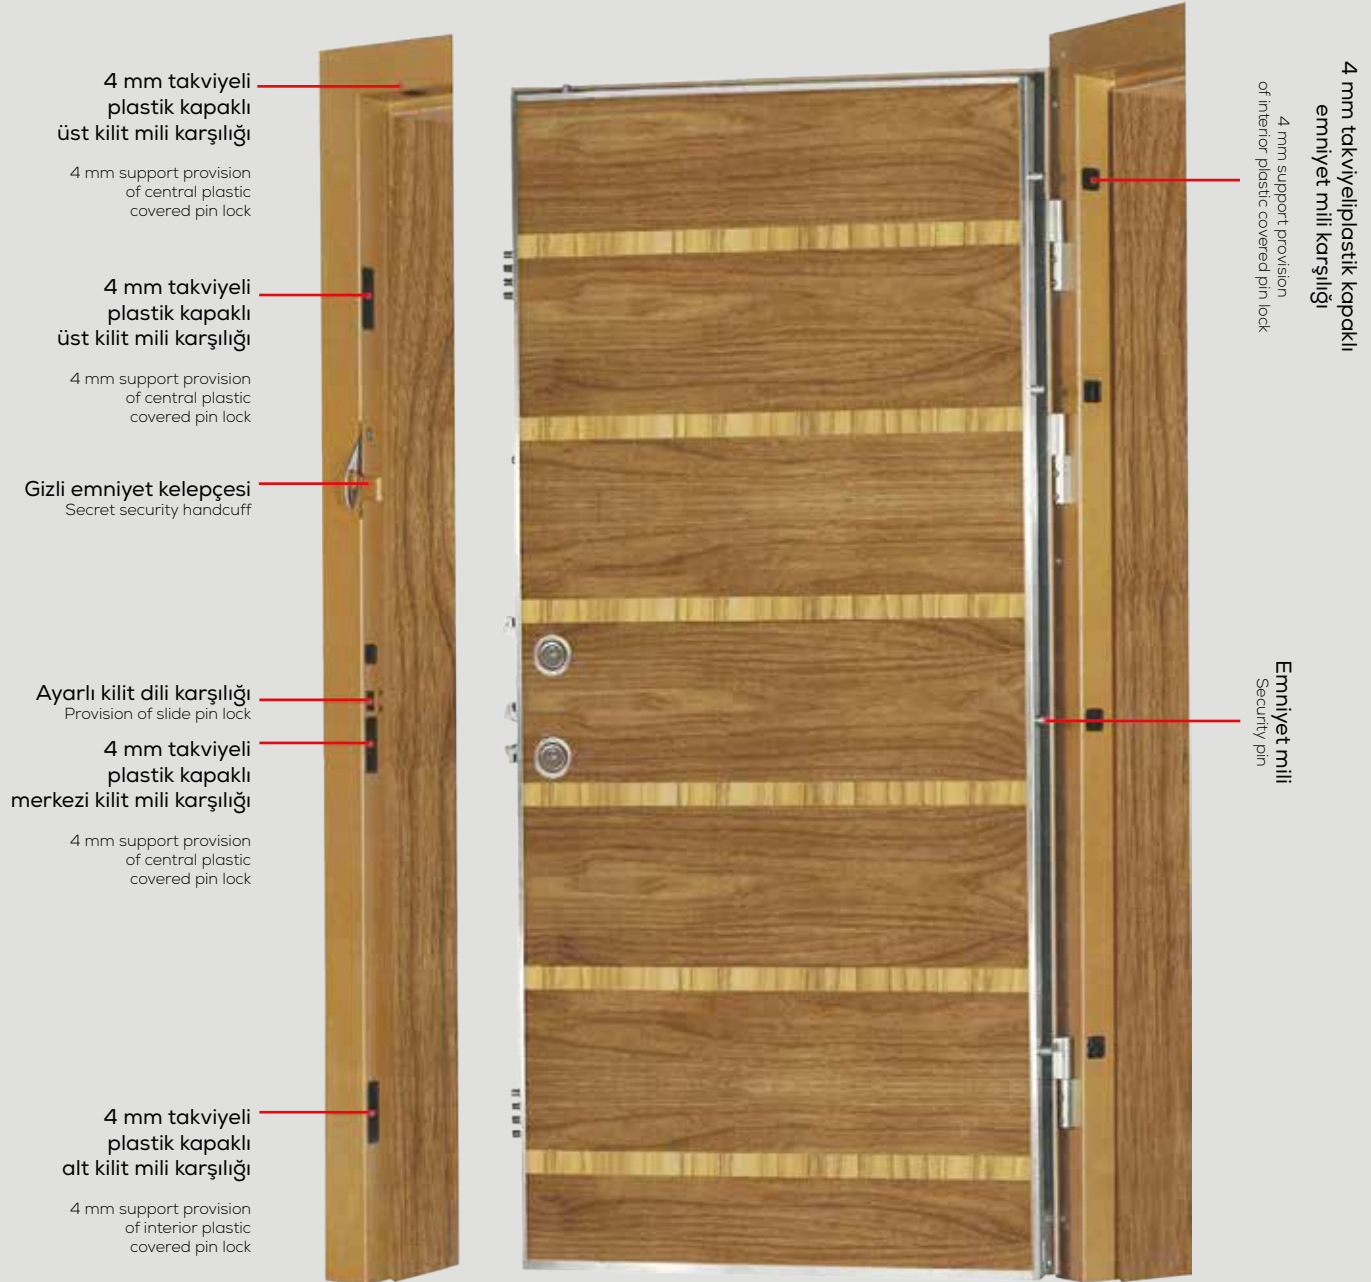

Standart kapaklı
dürbün
Standart covered
telescope

KİLİT VE KOL SEÇENEKLERİ

ALTERNATIVES LOCKS AND DOOR HANDLES

Düz Çekme Kol (25 cm)
Saten Kaplama
Plain drawing doorhandle
(25 cm) covered satin

Düz Çekme Kol (40 cm)
Saten Kaplama
Plain drawing doorhandle
(40 cm) covered satin